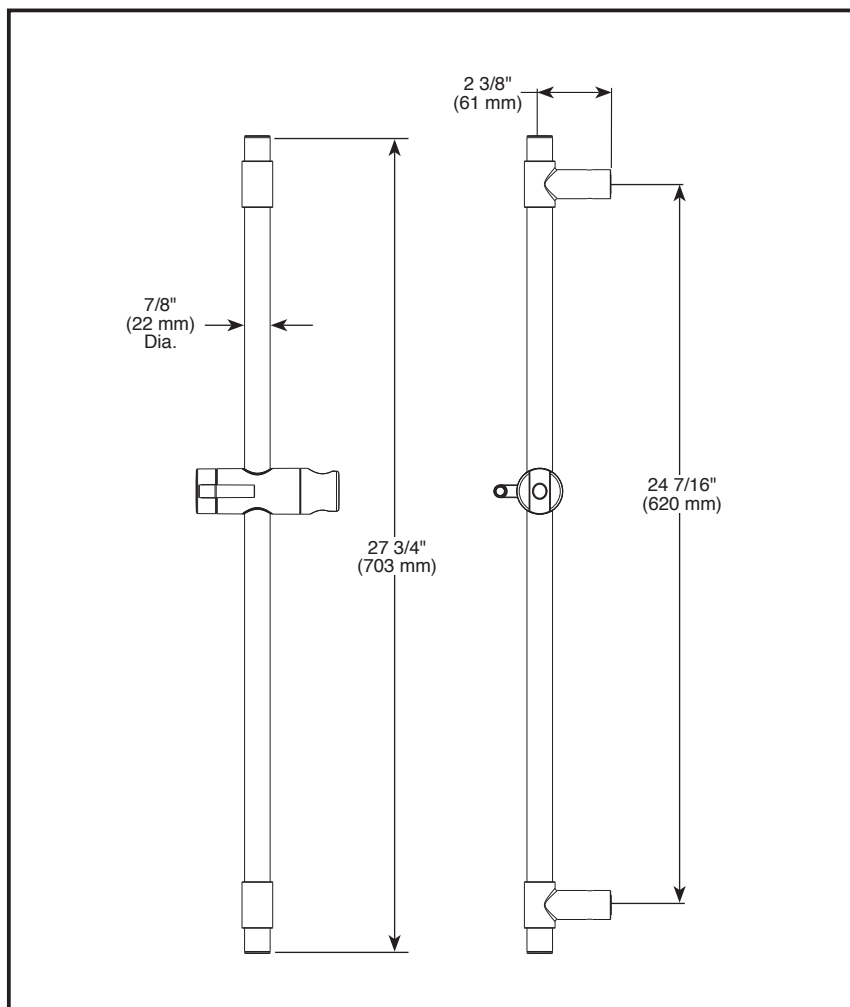

COMPLIES WITH:

- ASME A112.18.1 / CSA B125.1

▲ Designate proper finish suffix

Delta Faucet Company reserves the right (1) to make changes in specifications and materials, and (2) to change or discontinue models, both without notice or obligation. Dimensions are for reference only. See current full-line price book or www.deltafaucet.com for finish options and product availability.

DSP-B-56913 Rev. A

Delta Faucet Company

55 E. 111th Street, Carmel, IN 46280
350 South Edgeware Road, St. Thomas, ON N5P 4L1
© 2025 Delta Faucet Company